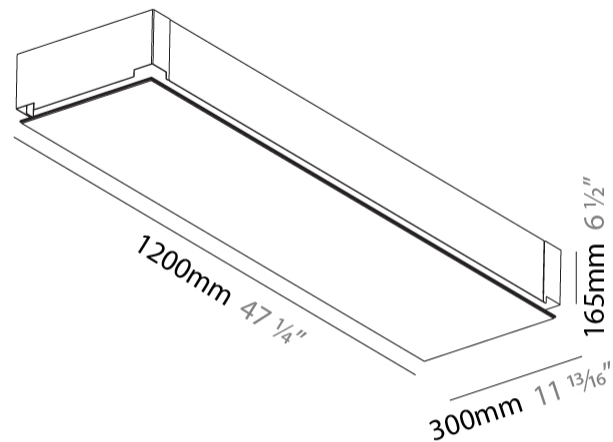

GENERAL

Series: Pi2
Subseries: Pi2 Whiteline
Brand: Prolicht
Division: Architectural
Mounting Type: Trimless
Mounting Location: Ceiling
Subcategory: Ambient

PHYSICAL

Shape: Rectangle
Length (mm): 1200
Length (in): 47 1/4
Width (mm): 300
Width (in): 11 13/16
Depth (mm): 165
Depth (in): 6 1/2
Ceiling Thickness (mm): 10 / 12.5 / 15 / 25 / 30
Ceiling Thickness (in): 3/8 or 1/2 or 9/16 or 1 or 1 3/16
Min. Recessing Depth (mm): 180
Min. Recessing Depth (in): 7 1/16
Light Distribution: Direct
Weight (kg): 12.564
Weight (lbs): 27.64
Diffuser: PMMA - Opal
Fixture Material: Extruded Aluminum / Steel
Cut-out Measurements: 1235mm / 48 5/8" x 335mm / 13 3/16"
Upon Request: Unique Sizes Unique Ceiling Thickness Unique Mounting Depth Spot Inserts

ELECTRICAL

Lamp Type: LED (Zhaga Standard)
Input Wattage (W): 55
Total Output Wattage (W): 46
Dimming: Tri-Mode (Non-Dimming and Phase Dimming (120Vac only) and 0-10V Dimming)
Driver Included: Yes
Driver Location: Integrated
Driver Type: Constant Current - Universal
Driver Class: Class 2
Input Voltage (V): 120 - 277
Constant Current (MA): 350

LED

Color Temperature (°K): 3000 / 3500 / 4000
Max. Delivered Lumen (lm): 4350 / 4410 / 4500
CRI: >80 CRI
Efficiency (%): 0.651
Lamp Life (hrs): 50000
Upon Request: RGB-W Tunable White Special Color Temperature CRI90

OPTICAL

RATINGS AND CERTIFICATIONS

Certified By: Certified for North American Standards
IP rating: IP20