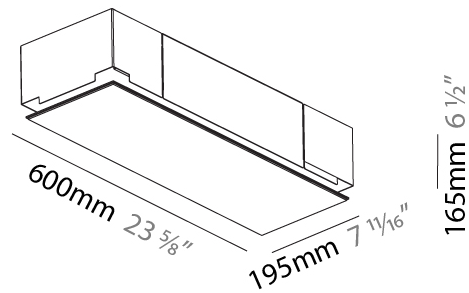

GENERAL

Series: Pi2
Subseries: Pi2 Whiteline
Brand: Prolicht
Division: Architectural
Mounting Type: Trimless
Mounting Location: Ceiling
Subcategory: Ambient

PHYSICAL

Shape: Rectangle
Length (mm): 600
Length (in): 23 5/8
Width (mm): 195
Width (in): 7 11/16
Depth (mm): 165
Depth (in): 6 1/2
Ceiling Thickness (mm): 10 / 12.5 / 15 / 25 / 30
Ceiling Thickness (in): 3/8 or 1/2 or 9/16 or 1 or 1 3/16
Min. Recessing Depth (mm): 180
Min. Recessing Depth (in): 7 1/16
Light Distribution: Direct
Weight (kg): 4.2
Weight (lbs): 9.24
Diffuser: PMMA - Opal
Fixture Material: Extruded Aluminum / Steel
Cut-out Measurements: 635mm / 25" x 230mm / 9 1/16"
Upon Request: Unique Sizes Unique Ceiling Thickness Unique Mounting Depth Spot Inserts

ELECTRICAL

Lamp Type: LED (Zhaga Standard)
Total Output Wattage (W): 19.1
Dimming: [Tri-Mode (Non-Dimming and Phase Dimming (120Vac only) and 0-10V Dimming)](#)
Driver Included: Yes
Driver Location: Integrated
Driver Type: Constant Current - Universal
Driver Class: Class 2
Input Voltage (V): 120 - 277
Constant Current (MA): 500

LED

Color Temperature (°K): 3000 / 3500 / 4000
Max. Delivered Lumen (lm): 1430 / 1538 / 1570
CRI: >80 CRI
Efficiency (%): 58.2
Lamp Life (hrs): 50000
Upon Request: RGB-W Tunable White Special Color Temperature CRI90

OPTICAL

RATINGS AND CERTIFICATIONS

Certified By: Certified for North American Standards
IP rating: IP20